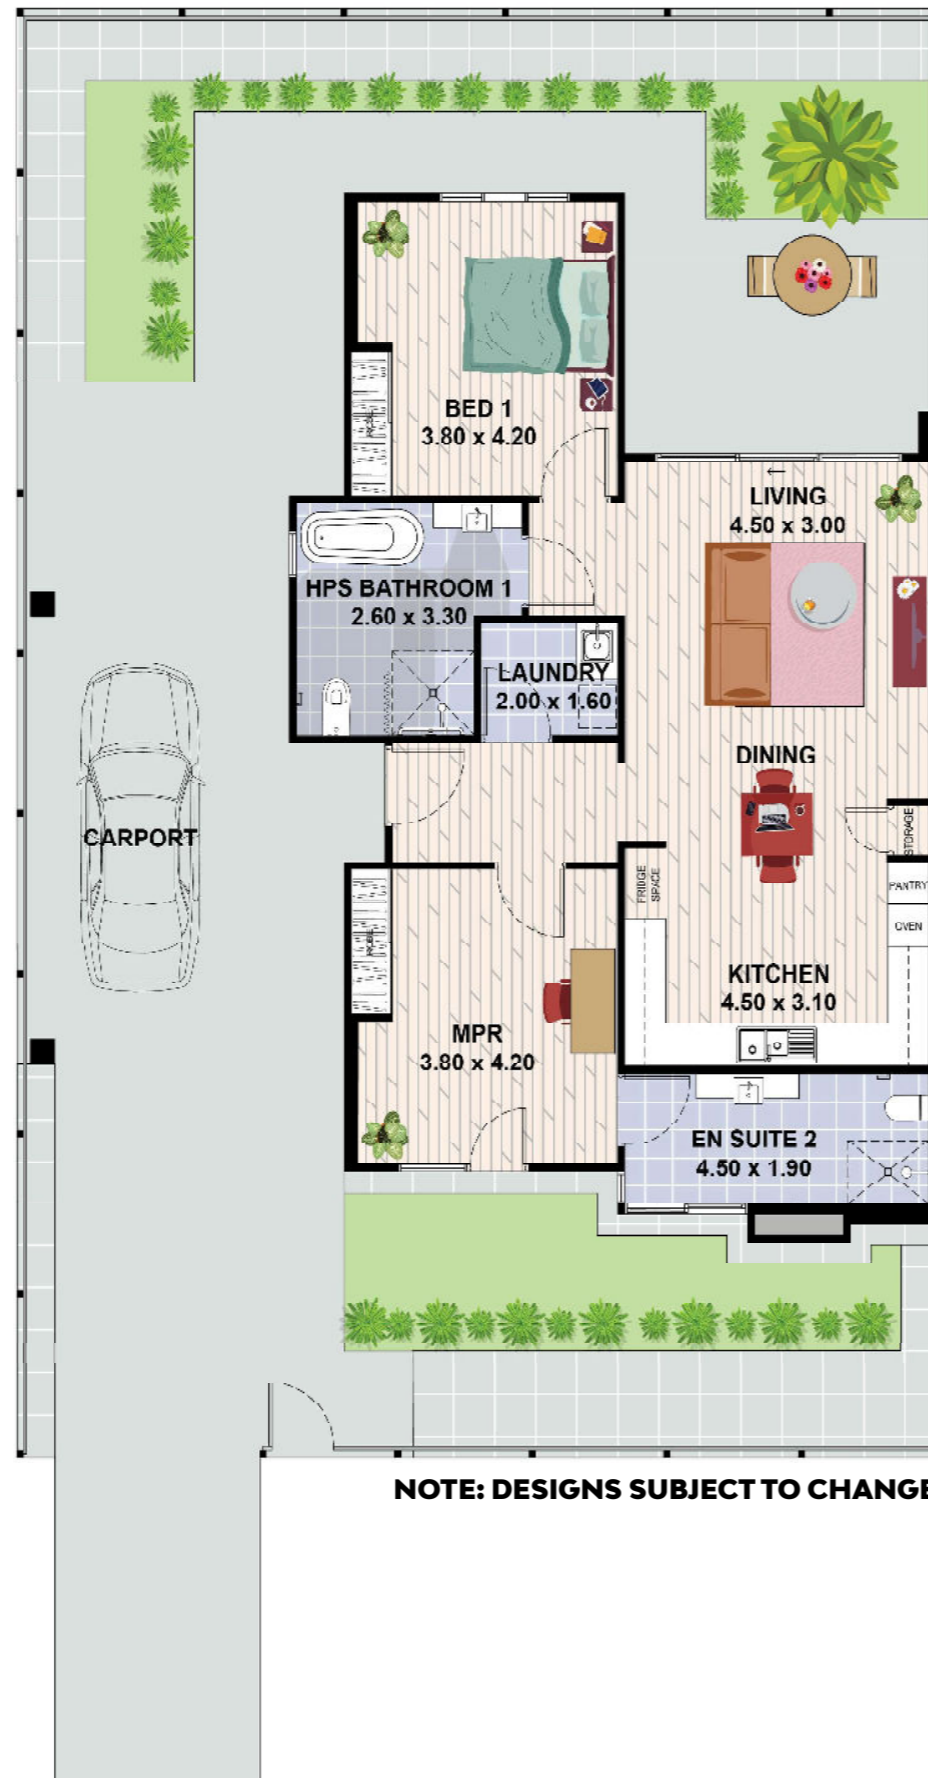

**BURPENGARY
QLD 4505**

Villa 2

Bedroom 1	18 m ²
Common Area	92 m ²
External Area	181 m ²
TOTAL AREA	291 m²

**IMPROVED
LIVEABILITY**

**FULLY
ACCESSIBLE**

**HIGH PHYSICAL
SUPPORT**

enliven

Enquiries 1300 ENLIVEN
enlivenhousing.com.au