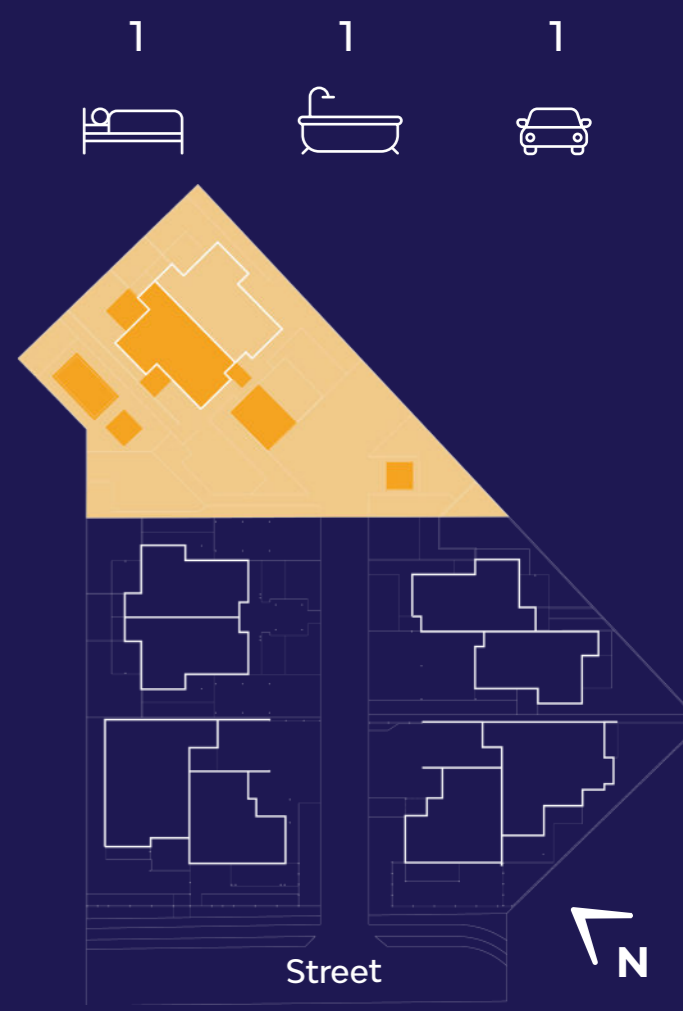

# DECEPTION BAY QLD 4508

## Villa 5B

NOTE: DESIGNS SUBJECT TO CHANGE

Bedroom/ Ensuite	25 m <sup>2</sup>
Common Area	66 m <sup>2</sup>
External Area	165 m <sup>2</sup>
<b>TOTAL AREA</b>	<b>256 m<sup>2</sup></b>

**IMPROVED  
LIVEABILITY**