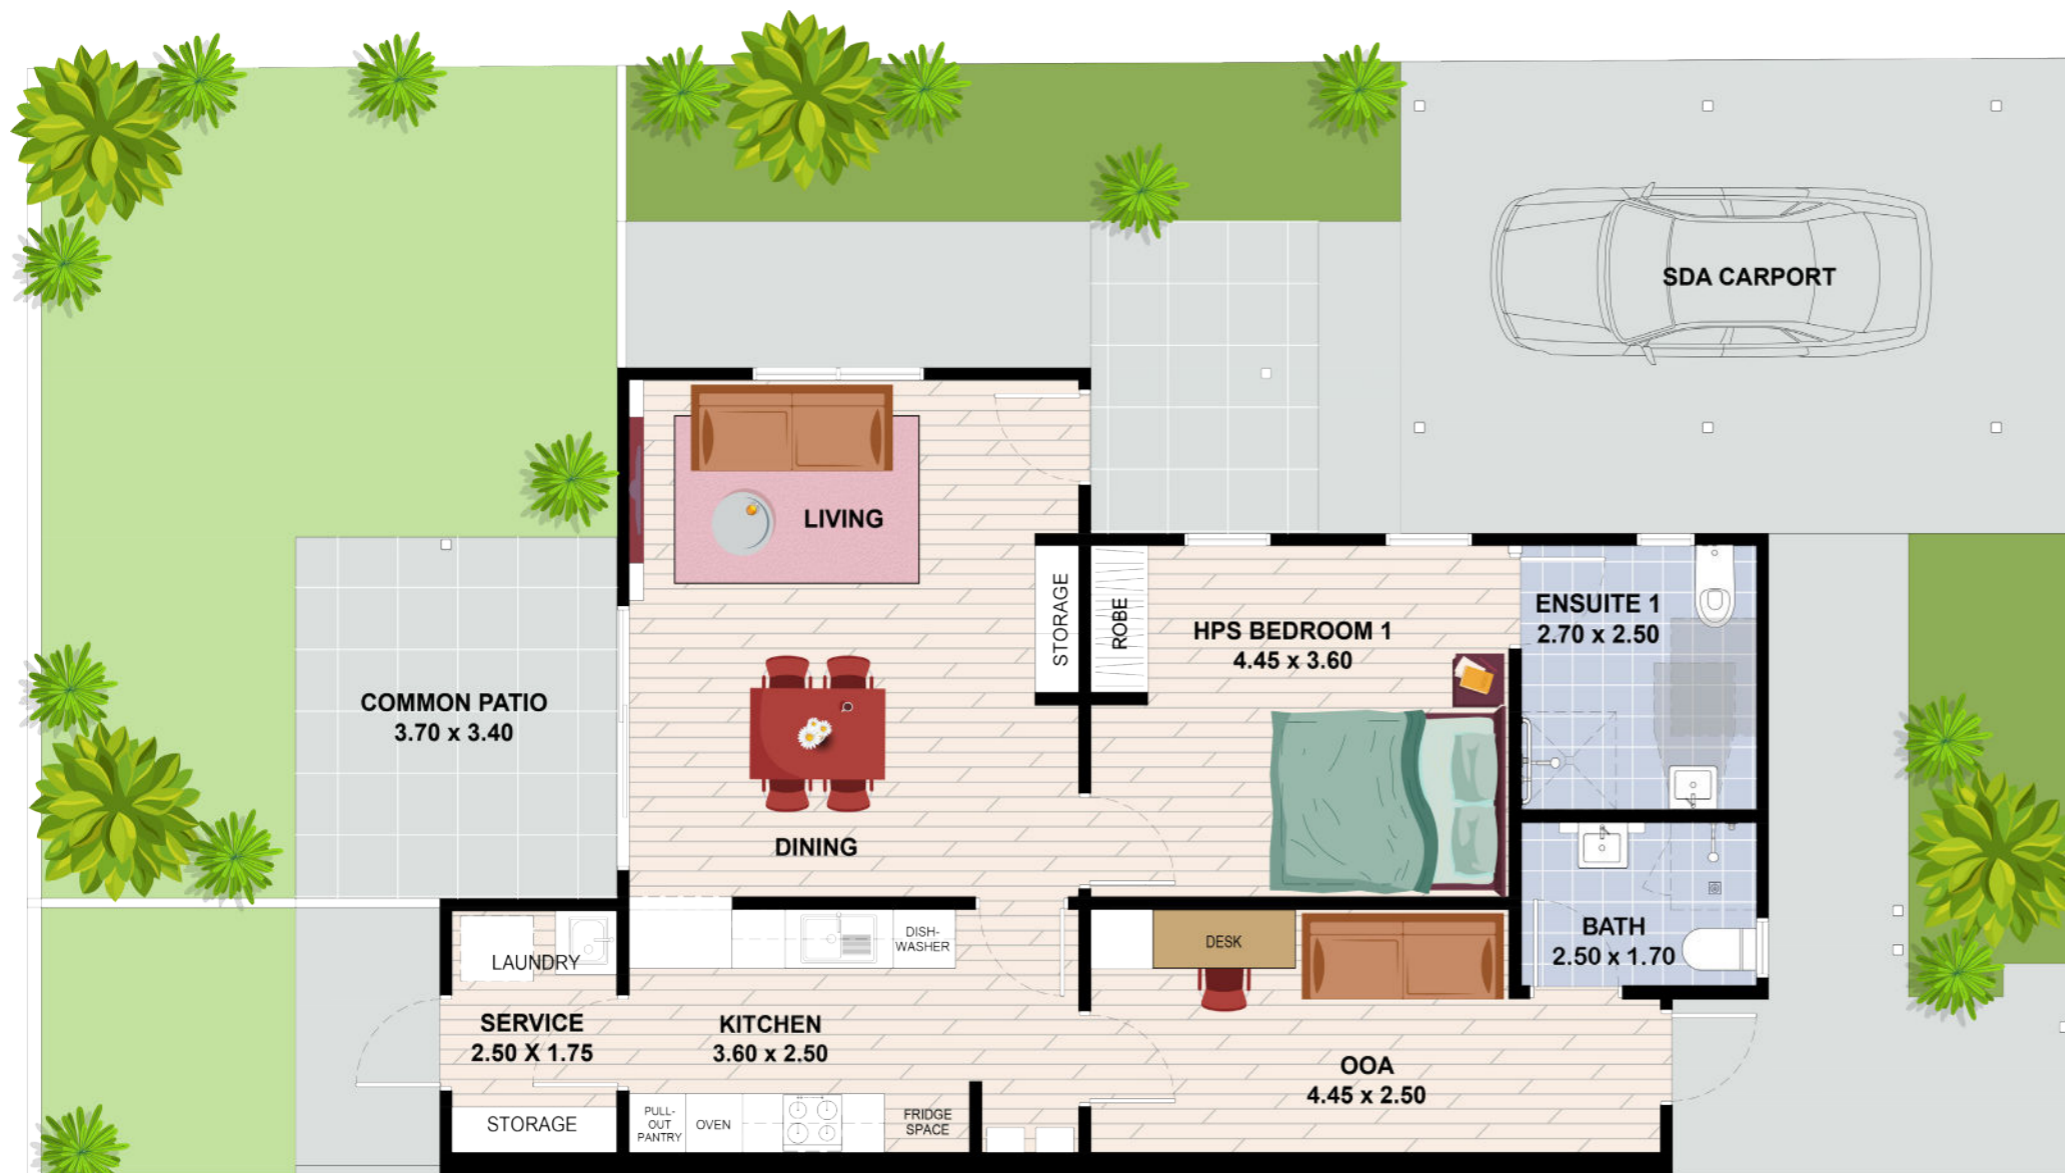

**DECEPTION BAY
QLD 4508**

Villa 4A

Bedroom/ Ensuite	25 m ²
Common Area	66 m ²
External Area	249 m ²
TOTAL AREA	340 m²

NOTE: DESIGNS SUBJECT TO CHANGE

**IMPROVED
LIVEABILITY**

**FULLY
ACCESSIBLE**

**HIGH PHYSICAL
SUPPORT**