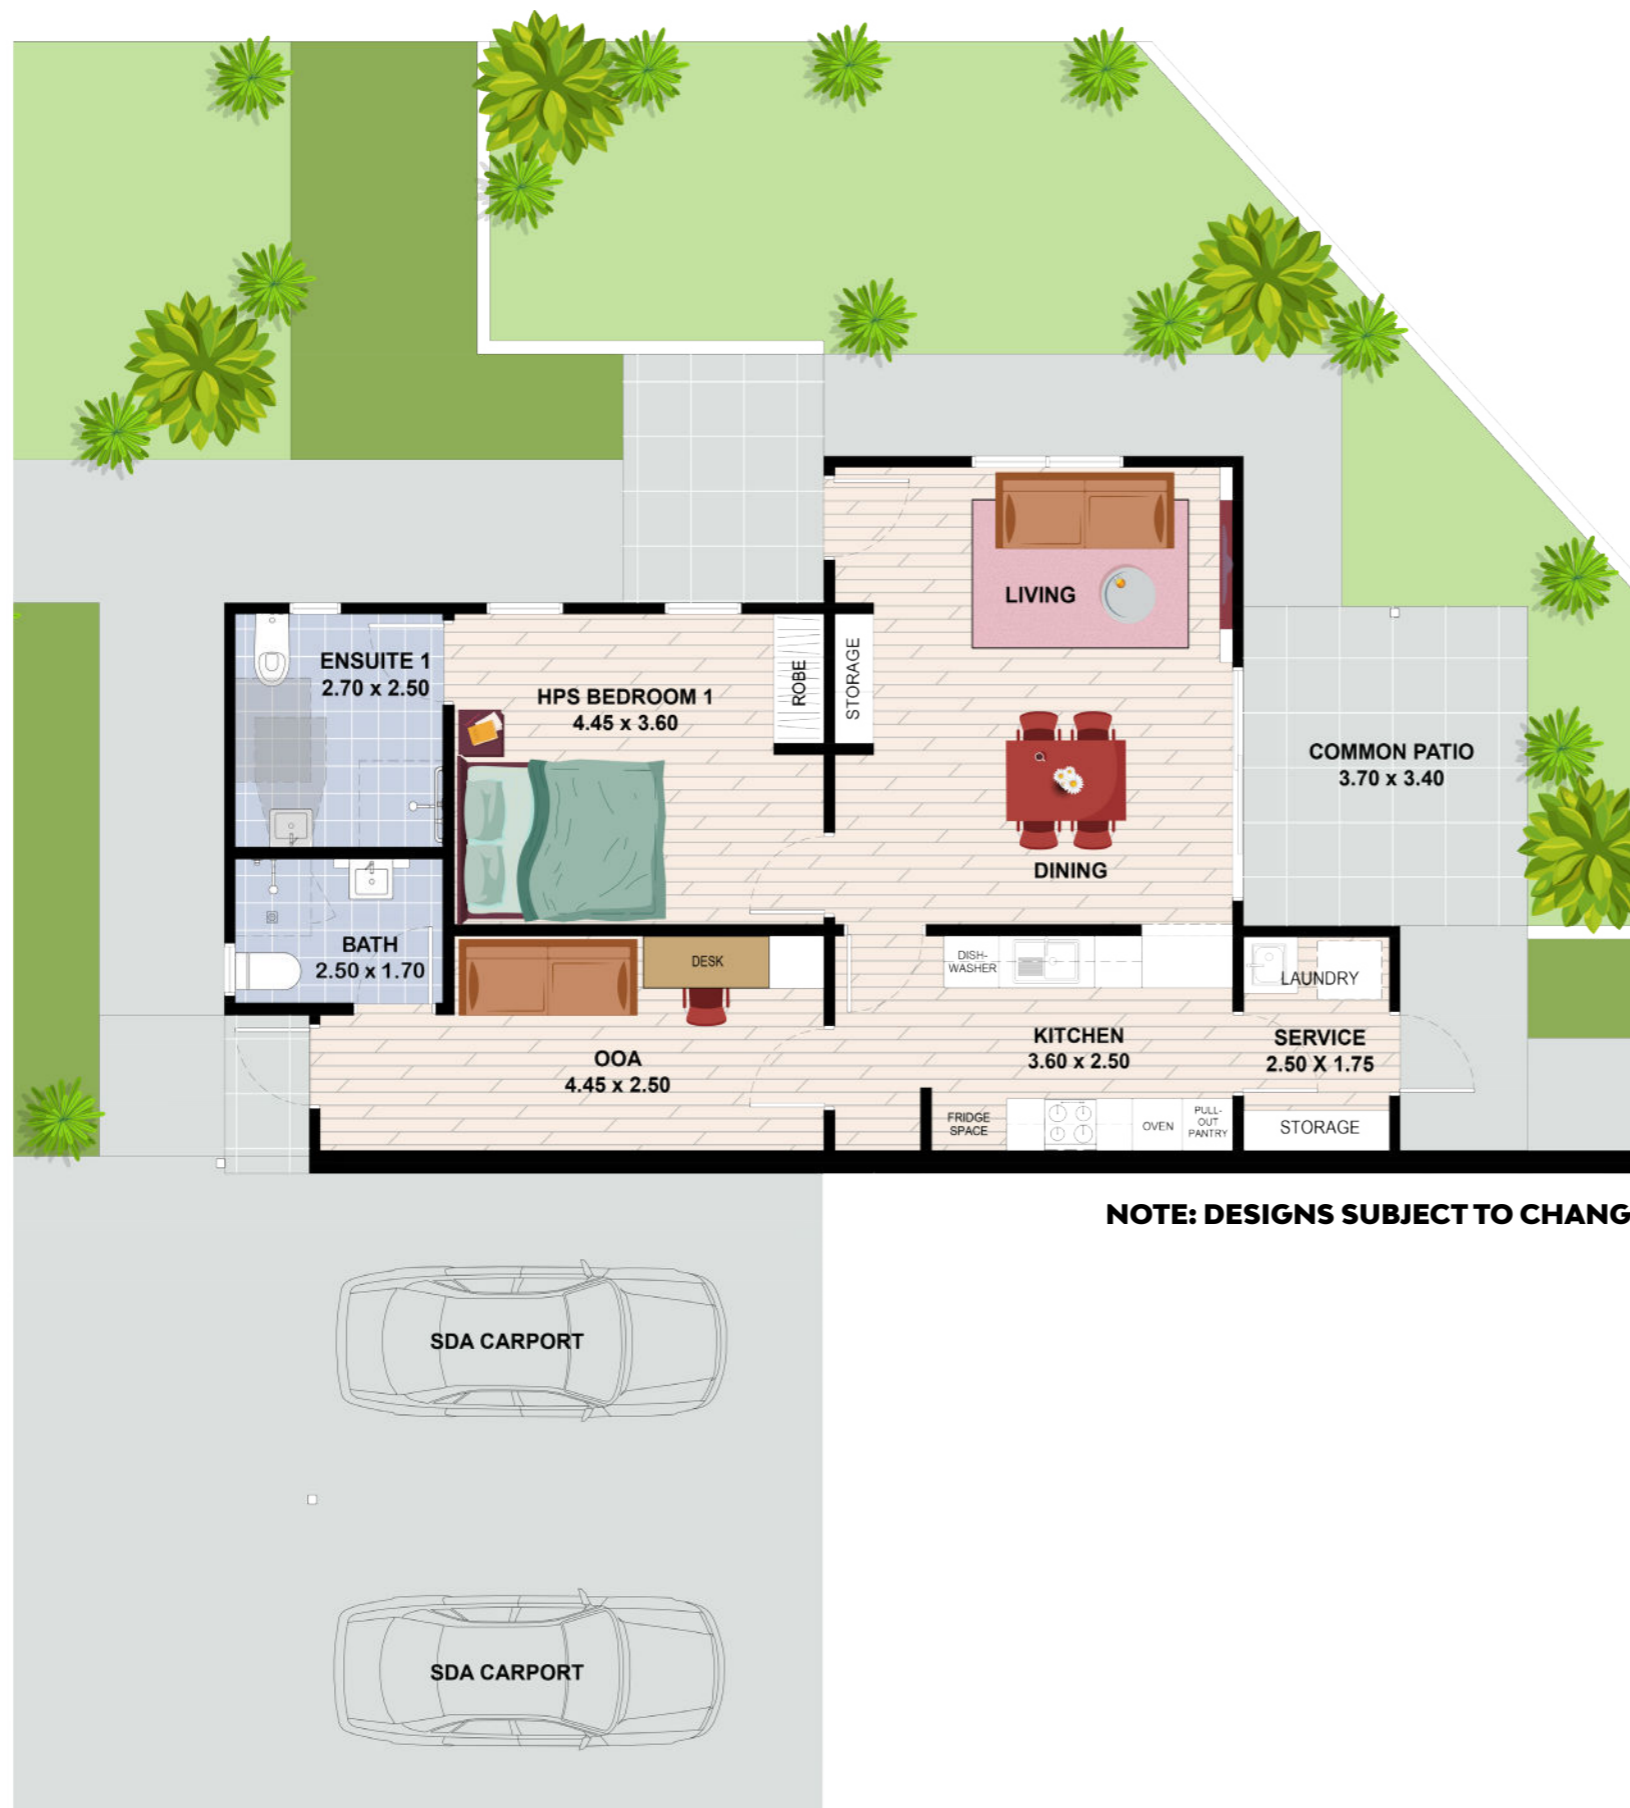

**DECEPTION BAY
QLD 4508**

Villa 2A

Bedroom/ Ensuite	25 m ²
Common Area	67 m ²
External Area	278 m ²
TOTAL AREA	370 m²

**IMPROVED
LIVEABILITY**

**FULLY
ACCESSIBLE**

**HIGH PHYSICAL
SUPPORT**

enliven

Enquiries 1300 ENLIVEN
enlivenhousing.com.au