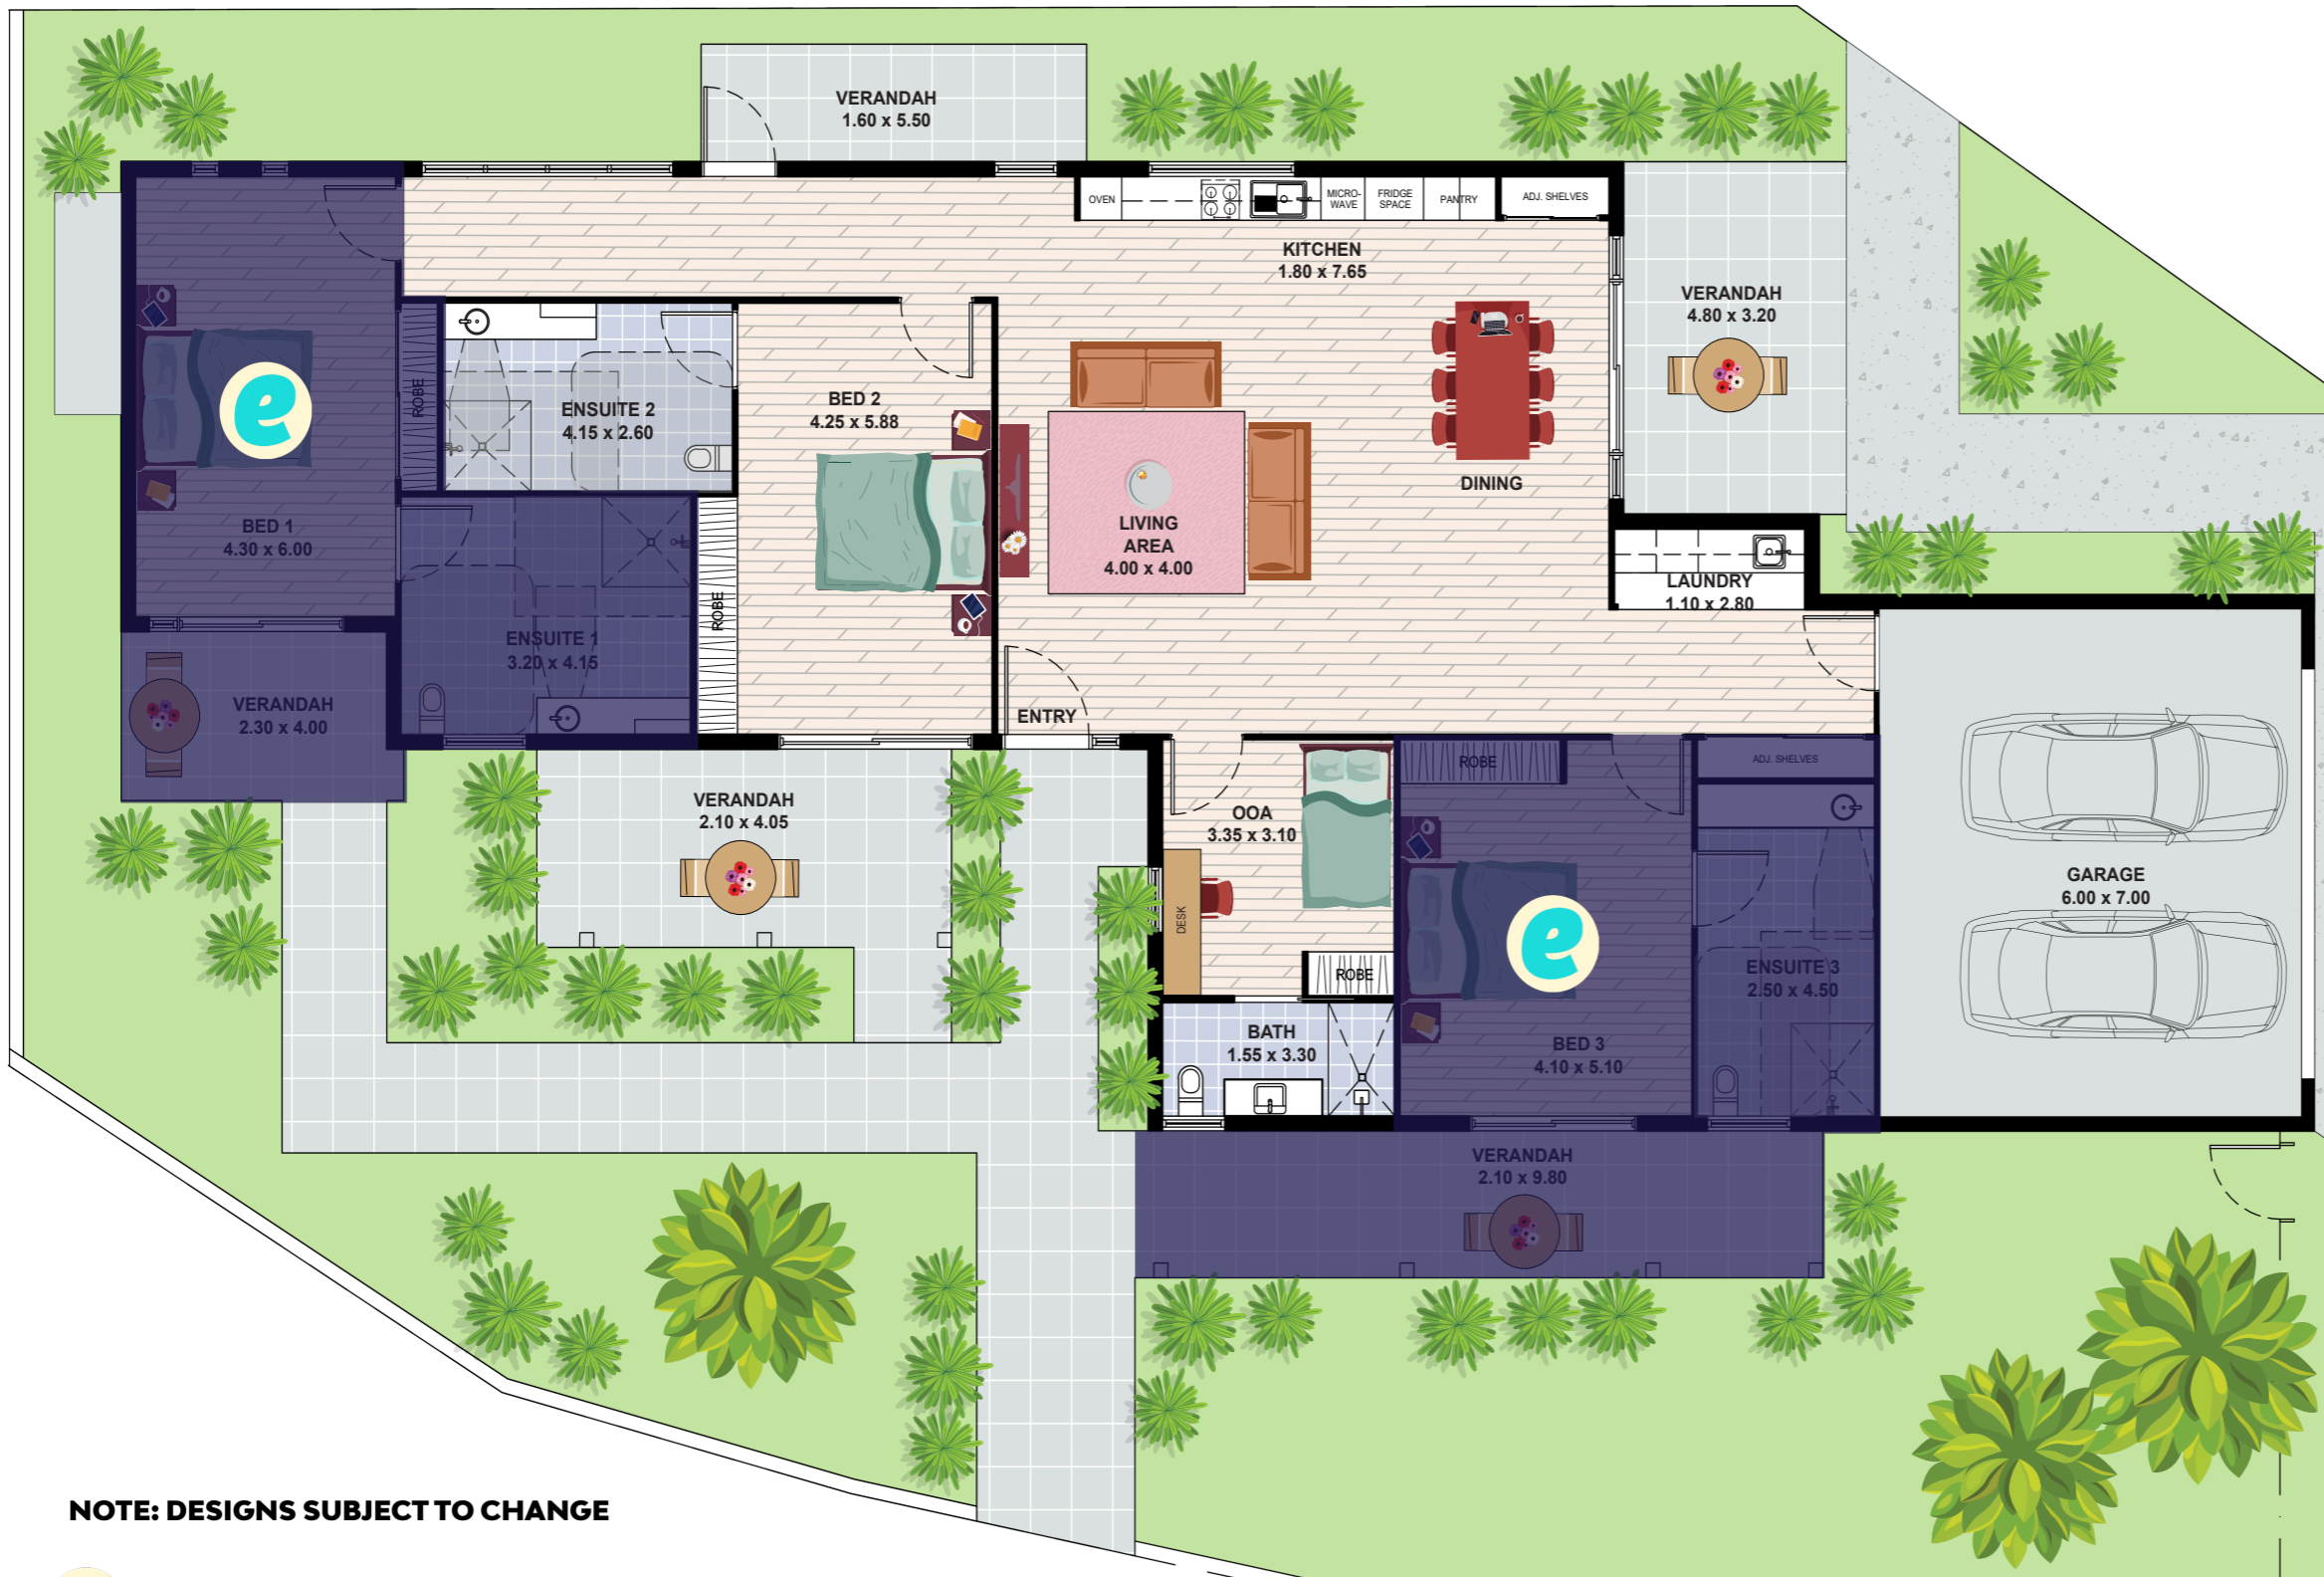

SMITHFIELD CAIRNS QLD 4878

Lot 1A House | Bedroom 2

Bedroom/ Ensuite	40 m ²
Common Internal Area	163 m ²
External Area	583 m ²
TOTAL AREA	786 m²

NOTE: DESIGNS SUBJECT TO CHANGE

OTHER PARTICIPANT'S PRIVATE SPACE

IMPROVED LIVEABILITY

FULLY ACCESSIBLE

HIGH PHYSICAL SUPPORT

enliven HOUSING

Enquiries 1300 ENLIVEN
enlivenhousing.com.au