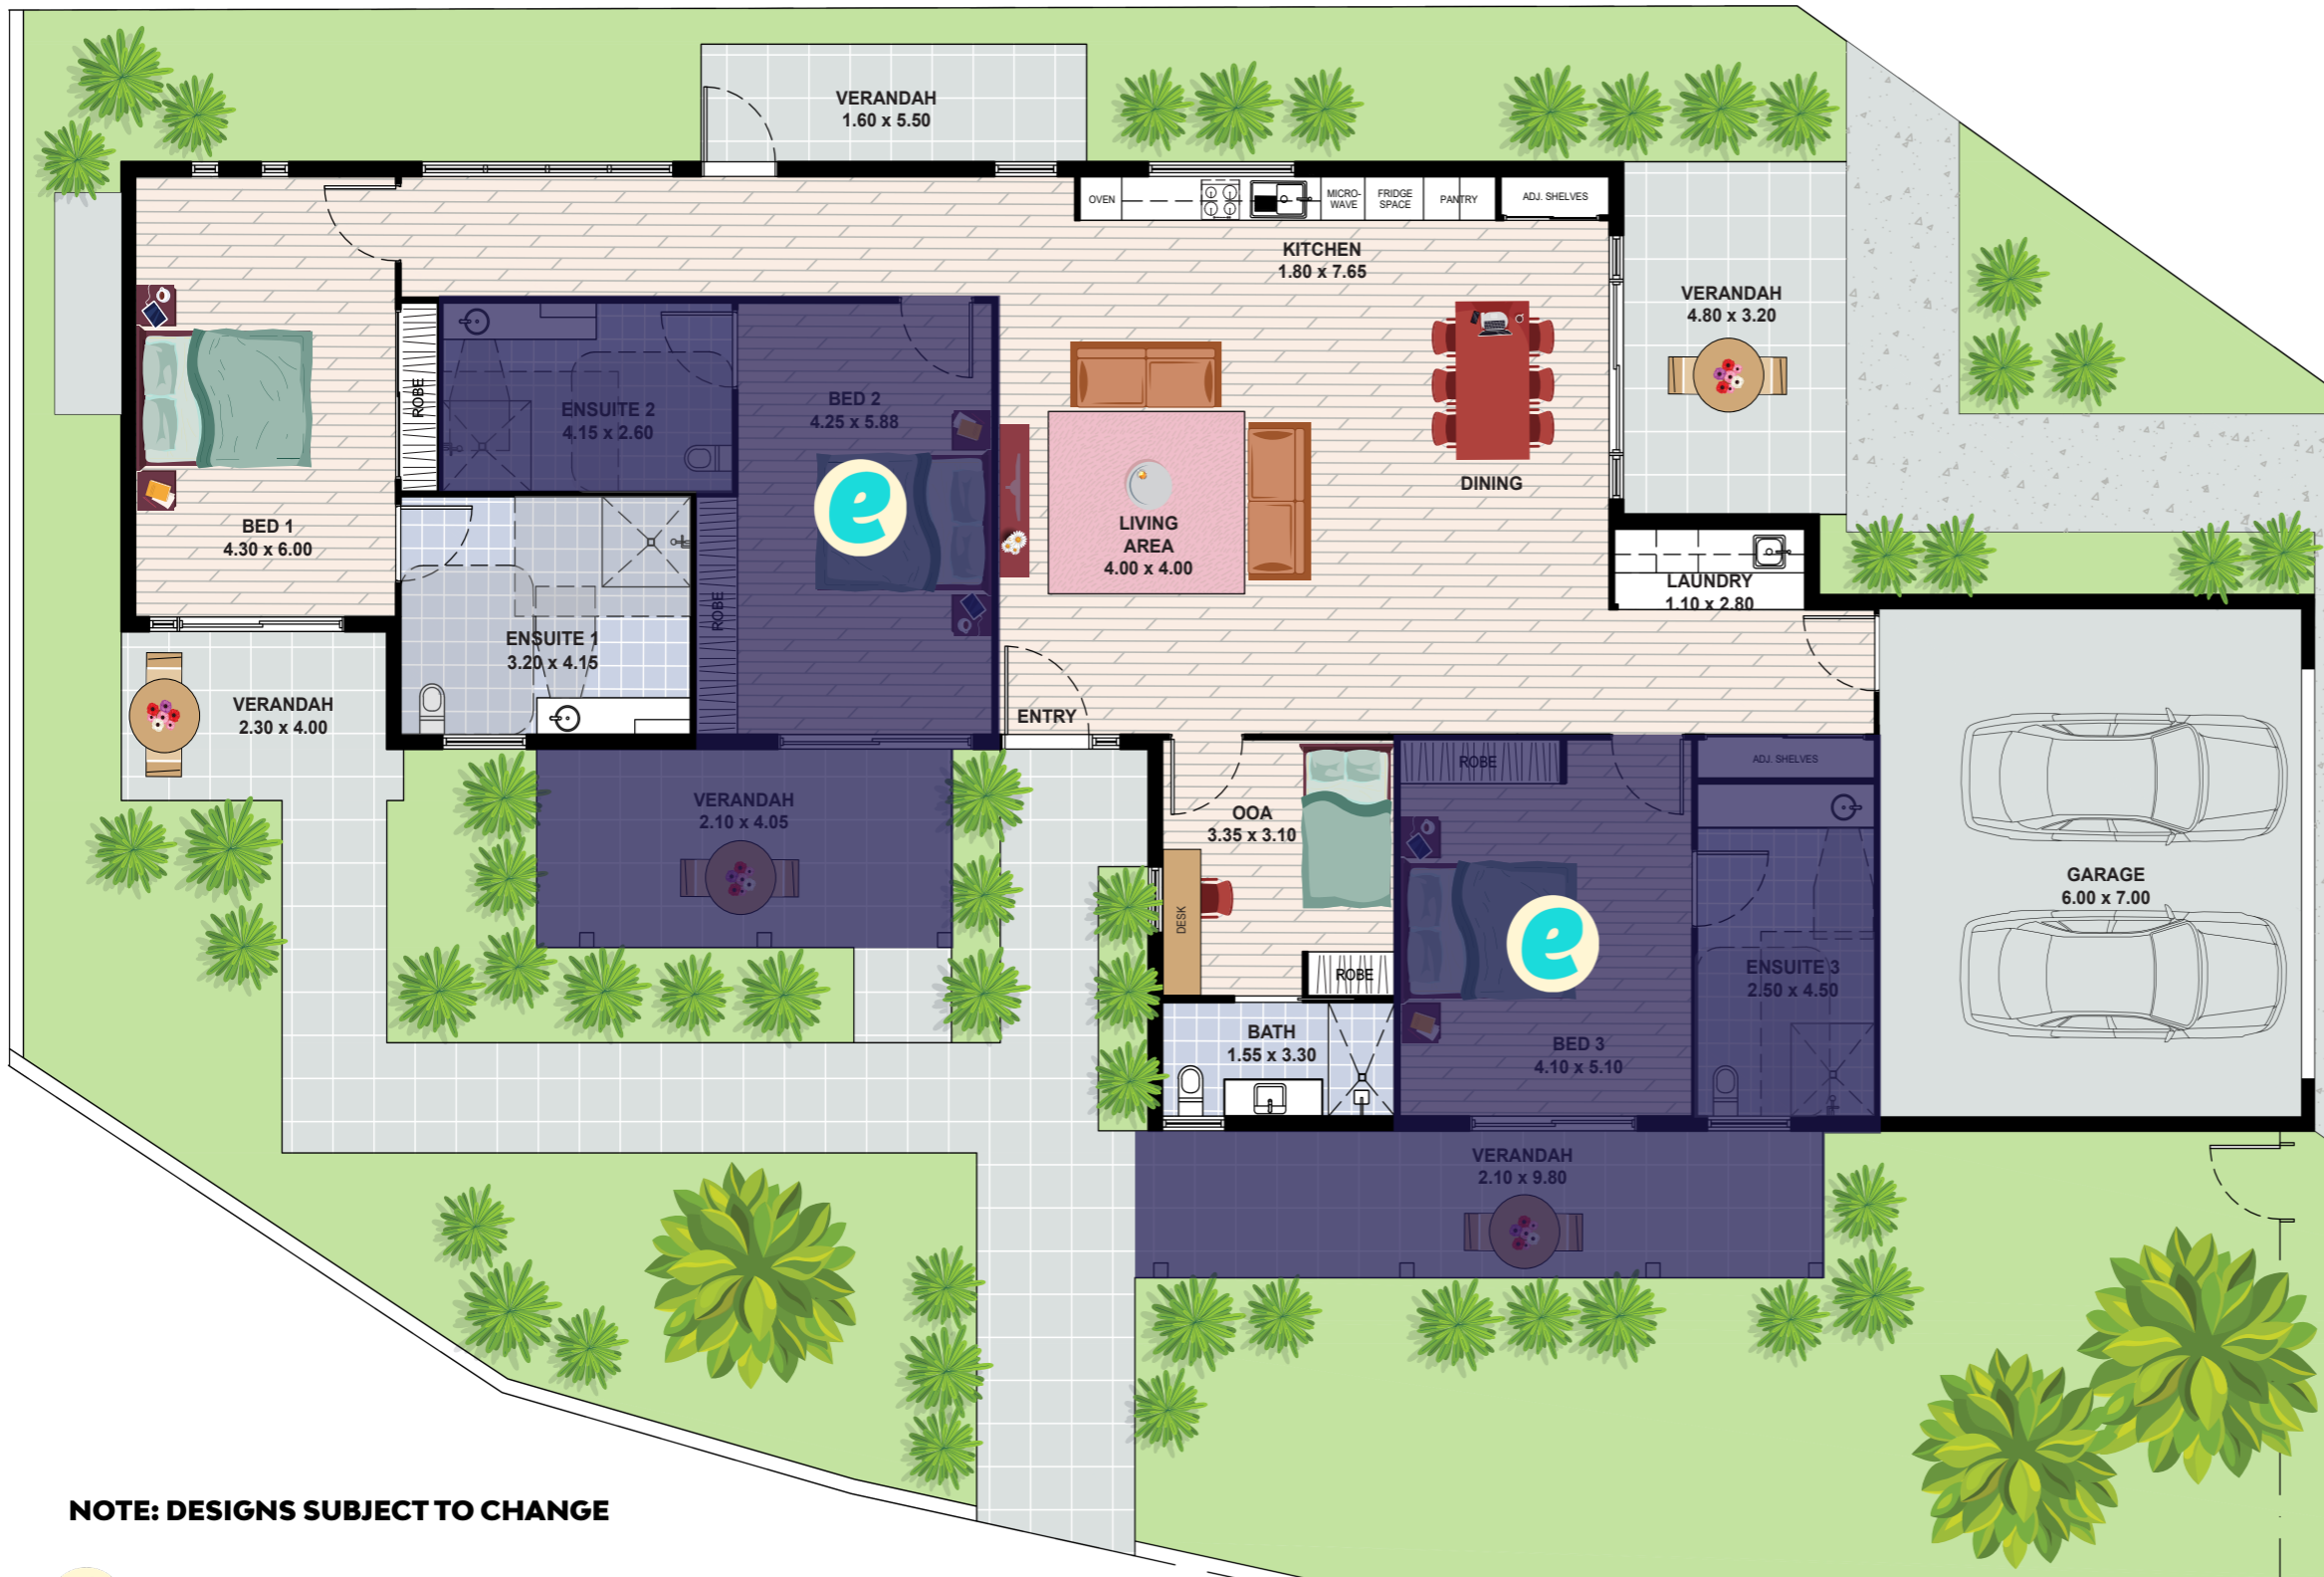

SMITHFIELD CAIRNS QLD 4878

Lot 1A House | Bedroom 1

Bedroom/ Ensuite	38 m ²
Common Internal Area	163 m ²
External Area	583 m ²
TOTAL AREA	784 m²

NOTE: DESIGNS SUBJECT TO CHANGE

e OTHER PARTICIPANT'S PRIVATE SPACE

IMPROVED LIVEABILITY

FULLY ACCESSIBLE

HIGH PHYSICAL SUPPORT

enliven HOUSING

Enquiries 1300 ENLIVEN
enlivenhousing.com.au