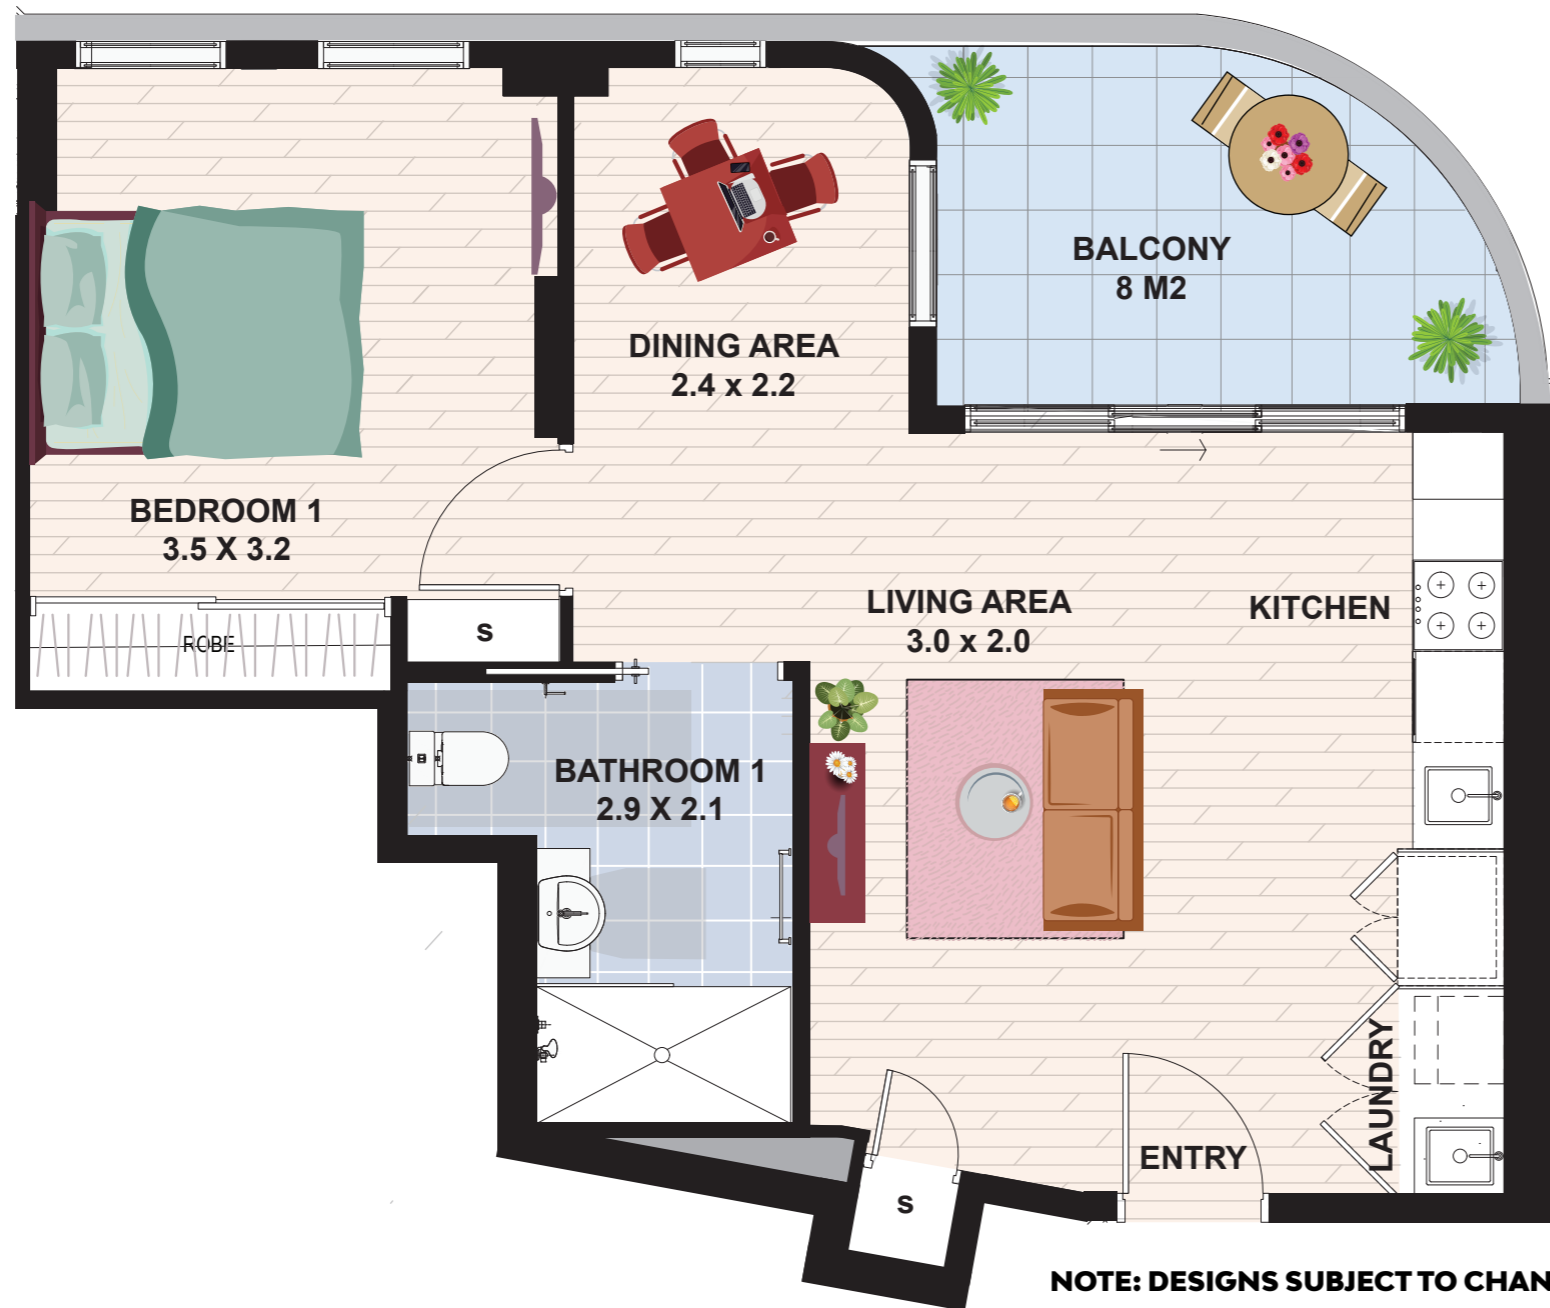

**THE WAVE,  
376 Princes Highway  
ROCKDALE, NSW 2216**

## TYPE 03

Internal Area 52m<sup>2</sup>

External Area 8m<sup>2</sup>

**TOTAL AREA 60 m<sup>2</sup>**

**IMPROVED  
LIVEABILITY**

**enliven** HOUSING

**Enquiries 1300 ENLIVEN**  
[enlivenhousing.com.au](http://enlivenhousing.com.au)