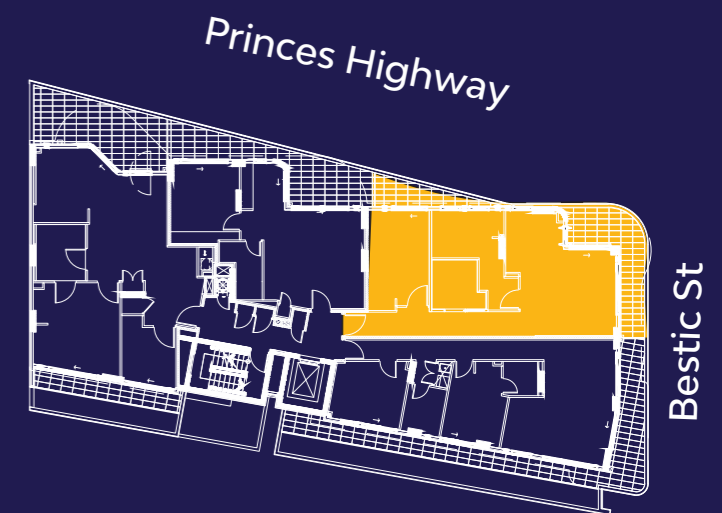

**THE WAVE ,  
376 Princes Highway  
ROCKDALE, NSW 2216**

## TYPE 01

Internal Area 77m<sup>2</sup>

External Area 12m<sup>2</sup>

**TOTAL AREA 89m<sup>2</sup>**

**NOTE: DESIGNS SUBJECT TO CHANGE**

**IMPROVED  
LIVEABILITY**

**enliven** HOUSING

**Enquiries 1300 ENLIVEN  
enlivenhousing.com.au**