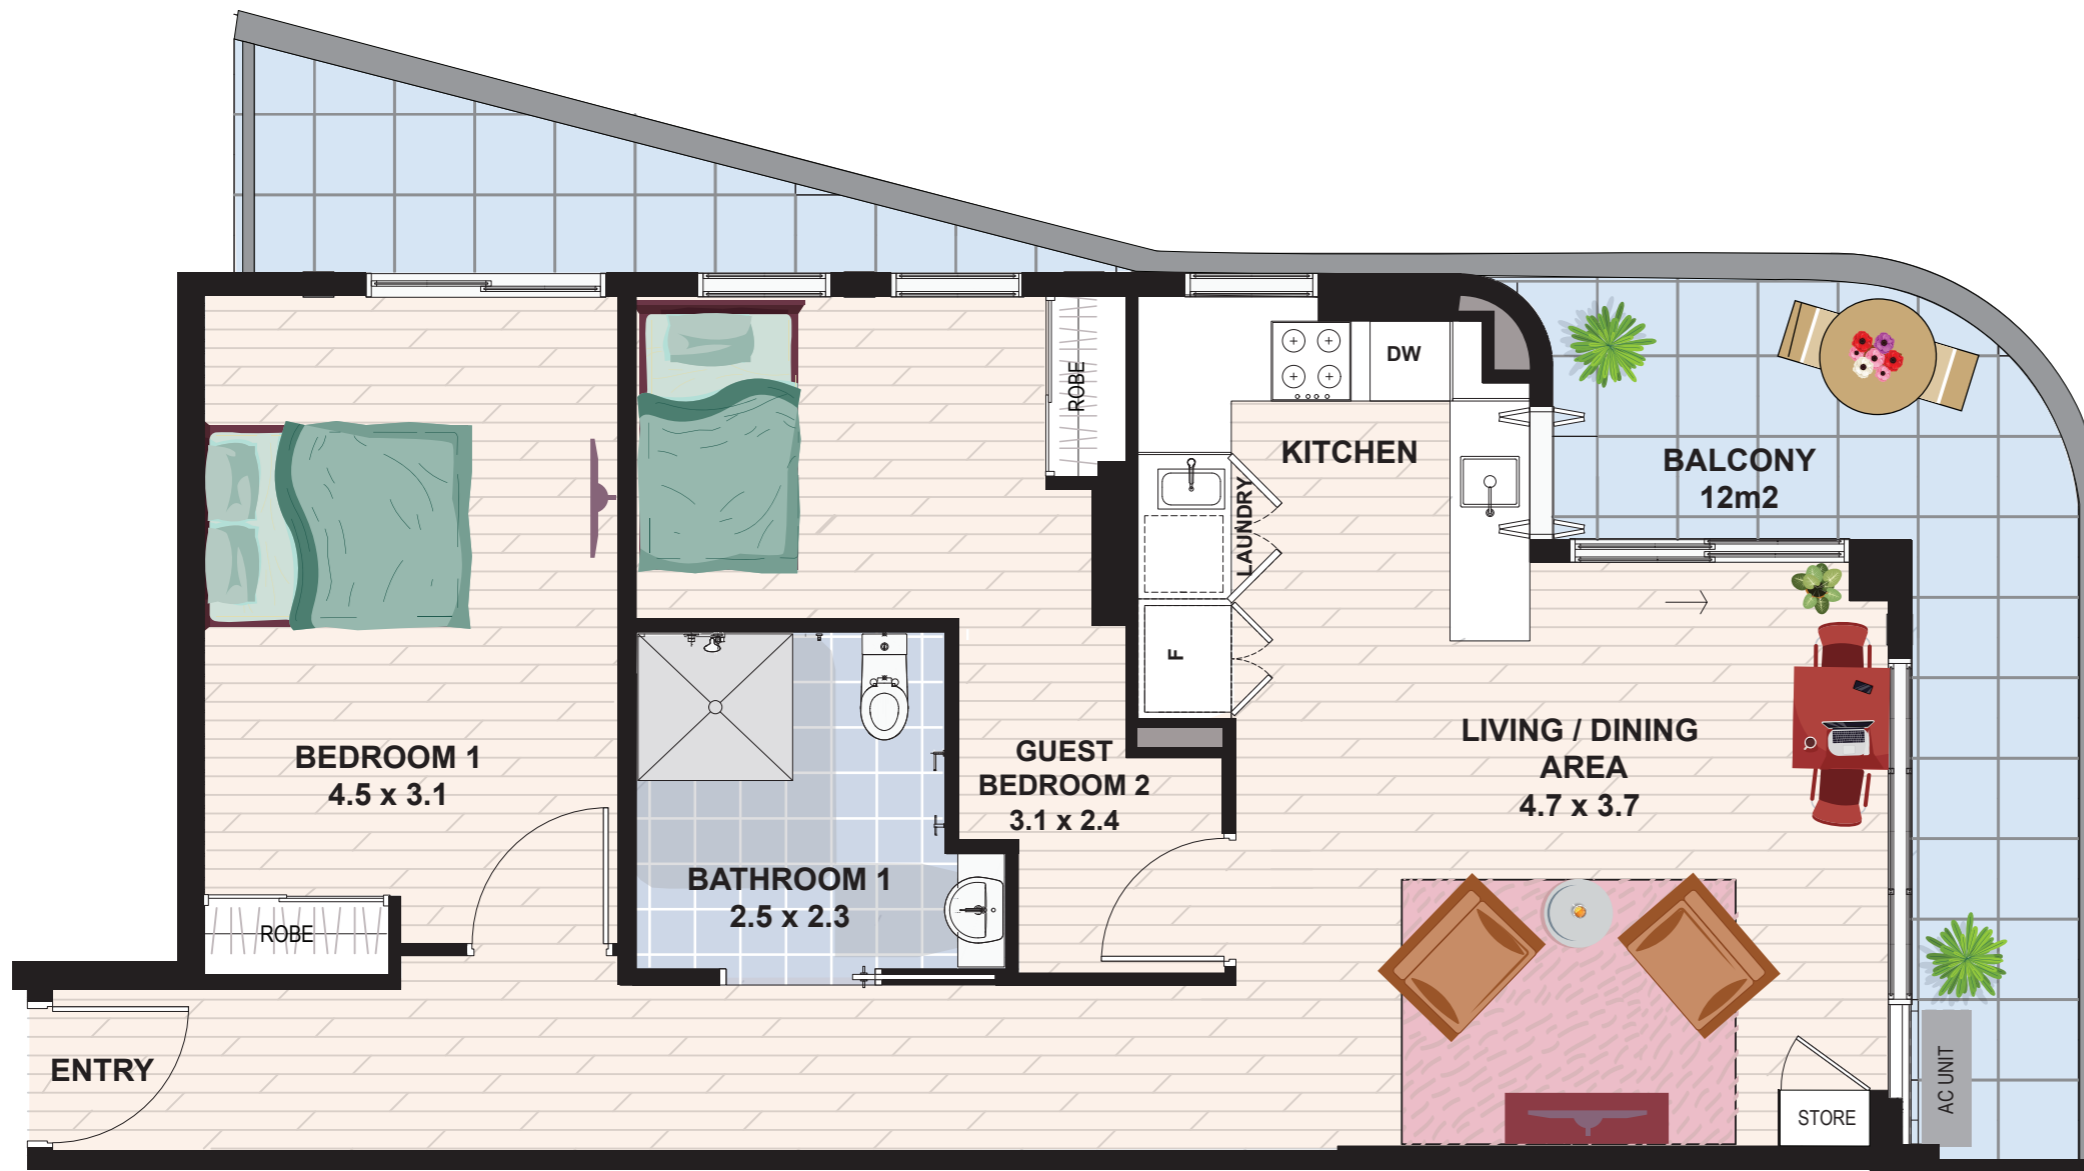

**THE WAVE ,  
376 Princes Highway  
ROCKDALE, NSW 2216**

## TYPE 01

Internal Area 77m<sup>2</sup>

External Area 12m<sup>2</sup>

**TOTAL AREA 89m<sup>2</sup>**

**NOTE: DESIGNS SUBJECT TO CHANGE**

**IMPROVED  
LIVEABILITY**

**enliven** HOUSING

**Enquiries 1300 ENLIVEN  
enlivenhousing.com.au**